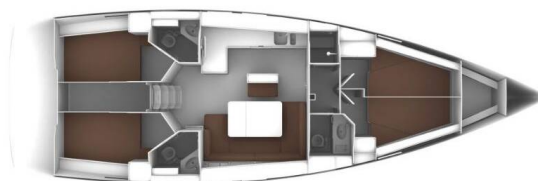

BAVARIA CRUISER 46

Chagla (2023)

Sailing yacht **Bavaria Cruiser 46 Chagla**, built in **2023** is anchored in the **Setur Göcek Village Port, Aegean, Turkey**. It has **4 cabins**, can accommodate **8 people** and has **3 toilets**. Bed linen and kitchen equipment are included in the price.