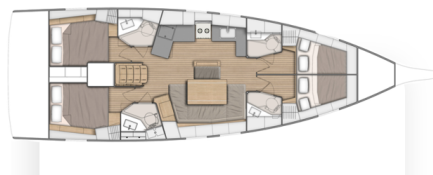

# OCEANIS 46.1

Just Dream (2023)

Sailing yacht Oceanis 46.1 Just Dream, built in 2023 is anchored in the **Göcek Mucev Marina, Aegean, Turkey**. It has **4 cabins**, can accommodate **8 + 1 people** and has **4 toilets**. Bed linen and kitchen equipment are included in the price.

**Just Dream**

Production year

**2023**

Length

**48 ft**

Cabins

**4**

Berths