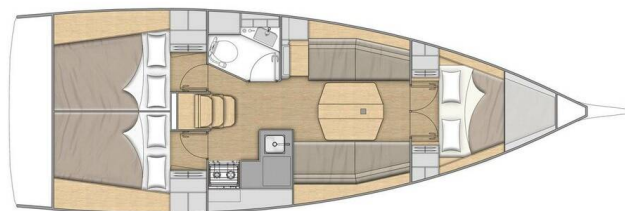

OCEANIS 34.1

Sail Lynx (2023)

Sailing yacht Oceanis 34.1 Sail Lynx, built in 2023 is anchored in the Fethiye, Ece Saray Marina Resort, Aegean, Turkey. It has 3 cabins, can accommodate 6 people and has 1 toilets. Bed linen and kitchen equipment are included in the price.

Sail Lynx

Production year

2023

Length

35 ft

Cabins

3

Berths