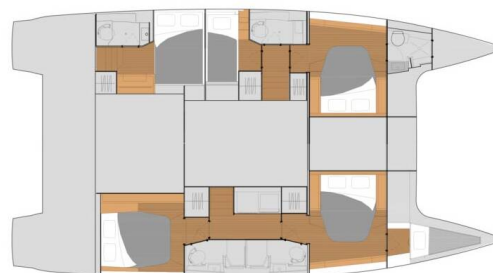

FOUNTAIN PAJOT TANNA 47

Maya I (2023)

Catamaran Fountaine Pajot Tanna 47 Maya I, built in 2023 is anchored in the Marina Kornati, Biograd, Zadar region, Croatia. It has 5 + 1 cabins, can accommodate 10 + 1 + 1 people and has 5 toilets. Bed linen and kitchen equipment are included in the price.

YACHT SPECIFICATIONS

Yacht Base

Marina Kornati, Biograd, Croatia

Yacht ID

5284

Brands

Fountaine Pajot

Yacht name

Maya I

Production year

2023

Length

46 ft

Cabins

5 + 1

Berths

10 + 1 + 1

Max Persons

12

WC

5

Engine

2 x 75 HP

Fuel tank

940 l

WEBSITE

www.plujeme.cz

PHONE

+420 720 755 085

MOBILE

+420 777 170 276

E-MAIL

info@plujeme.cz

PLUJEME RÁDI S.R.O.

Dlouhá 730/35, 11000 Praha 1 – Staré Město, Czech Republic