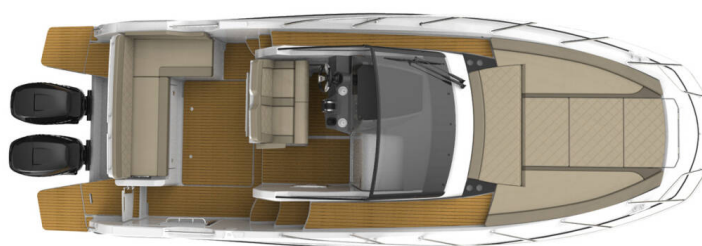

QUICKSILVER ACTIV 875 SUNDECK

Summer Dream (2020)

Motor boat Quicksilver Activ 875 Sundeck Summer Dream, built in 2020 is anchored in the **Tribunj, Šibenik region, Croatia**. It has **1 cabins**, can accommodate **4 people** and has **1 toilets**. Bed linen and kitchen equipment are included in the price.

YACHT SPECIFICATIONS

Yacht Base
Tribunj, Croatia

Yacht ID
5273

Brands
Quicksilver

Yacht name
Summer Dream

Production year
2020

Length
26 ft

Cabins
1