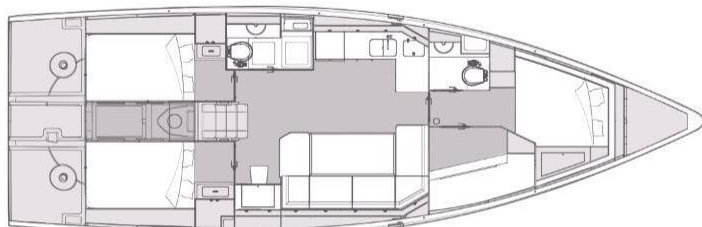

ELAN IMPRESSION 45

Bava (2023)

Sailing yacht **Elan Impression 45 Bava**, built in **2023** is anchored in the **Marina Kornati, Biograd, Zadar region, Croatia**. It has **4 cabins**, can accommodate **8 + 2 people** and has **2 toilets**. Bed linen and kitchen equipment are included in the price.