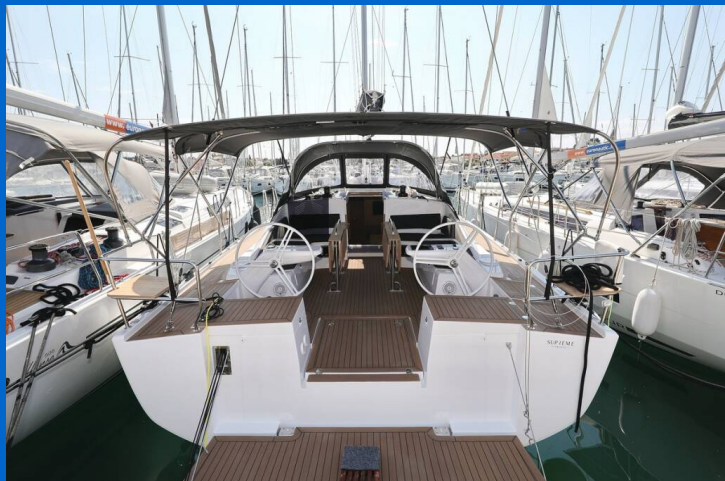

ELAN IMPRESSION 45

Bava (2023)

Sailing yacht **Elan Impression 45 Bava**, built in **2023** is anchored in the **Marina Kornati, Biograd, Zadar region, Croatia**. It has **4 cabins**, can accommodate **8 + 2 people** and has **2 toilets**. Bed linen and kitchen equipment are included in the price.

YACHT SPECIFICATIONS

Yacht Base

Marina Kornati, Biograd, Croatia

Yacht ID

5251

Brands

Elan Marine

Yacht name