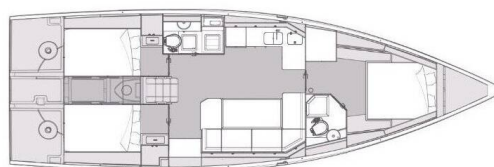

ELAN IMPRESSION 45

Starlight (2023)

Sailing yacht **Elan Impression 45 Starlight**, built in **2023** is anchored in the **Marina Kornati, Biograd, Zadar region, Croatia**. It has **3 cabins**, can accommodate **6 + 2 people** and has **2 toilets**. Bed linen and kitchen equipment are included in the price.

Starlight

Production year

2023

Length

45 ft

Cabins

3

Berths