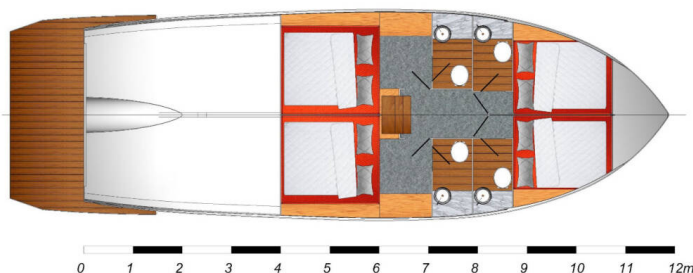

SEAMASTER 45

Iggy (2023)

Motor yacht **Seamaster 45 Iggy**, built in **2023** is anchored in the **Marina Kremik, Primosten, Šibenik region, Croatia**. It has **4 cabins**, can accommodate **8 + 2 people** and has **4 toilets**. Bed linen and kitchen equipment are included in the price.