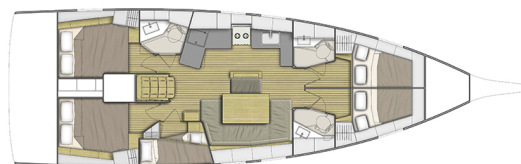

OCEANIS 46.1

Joy's Grace (2020)

Sailing yacht Oceanis 46.1 Joy's Grace, built in 2020 is anchored in the **Lefkas, D-Marin, Ionian Islands, Greece**. It has **5 cabins**, can accommodate **10 people** and has **3 toilets**. Bed linen and kitchen equipment are included in the price.

Joy's Grace

Production year

2020

Length

48 ft

Cabins

5

Berths