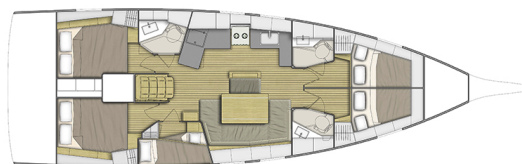

OCEANIS 46.1

Joy's Grace (2020)

Sailing yacht Oceanis 46.1 Joy's Grace, built in 2020 is anchored in the **Lefkas, D-Marin, Ionian Islands, Greece**. It has **5 cabins**, can accommodate **10 people** and has **3 toilets**. Bed linen and kitchen equipment are included in the price.

Joy's Grace

Production year

2020

Length

48 ft

Cabins

5

Berths