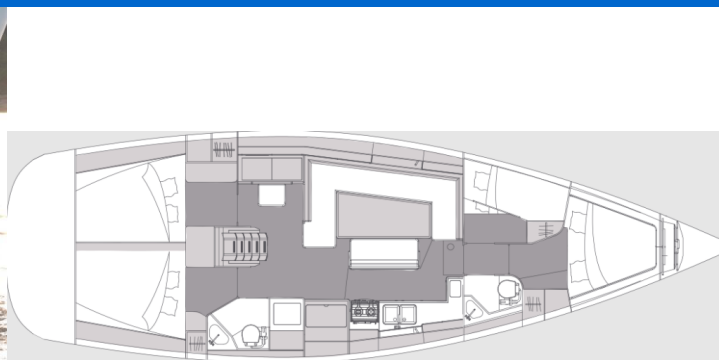

# ELAN IMPRESSION 45.1

Simply the Best (2023)

Sailing yacht Elan Impression 45.1 **Simply the Best**, built in **2023** is anchored in the **Marina Punat, Krk, Kvarner, Croatia**. It has **4 cabins**, can accommodate **8 + 2 people** and has **2 toilets**. Bed linen and kitchen equipment are included in the price.

**Simply the Best**

Production year

**2023**

Length

**44 ft**

Cabins

**4**

Berths