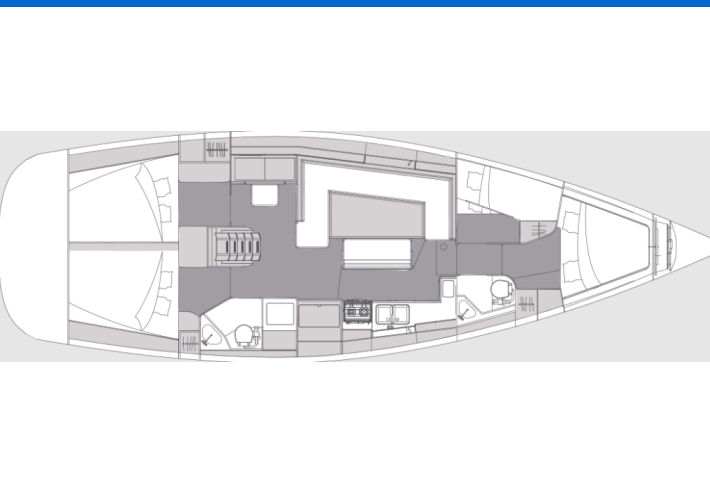

ELAN IMPRESSION 45.1

Fjaka (2023)

Sailing yacht **Elan Impression 45.1 Fjaka**, built in **2023** is anchored in the **Marina Punat, Krk, Kvarner, Croatia**. It has **4 cabins**, can accommodate **8 + 2 people** and has **2 toilets**. Bed linen and kitchen equipment are included in the price.

Fjaka

Production year

2023

Length

44 ft

Cabins

4

Berths