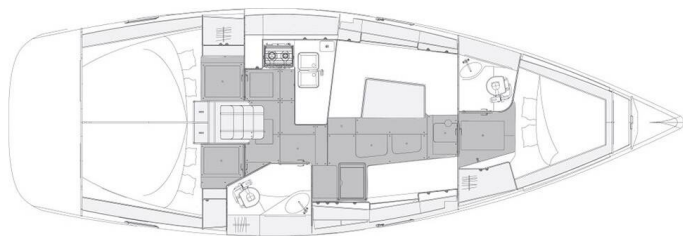

ELAN IMPRESSION 40.1

Fuga (2023)

Sailing yacht **Elan Impression 40.1 Fuga**, built in **2023** is anchored in the **Marina Punat, Krk, Kvarner, Croatia**. It has **3 cabins**, can accommodate **6 + 2 people** and has **2 toilets**. Bed linen and kitchen equipment are included in the price.

Fuga

Production year

2023

Length

39 ft

Cabins

3

Berths