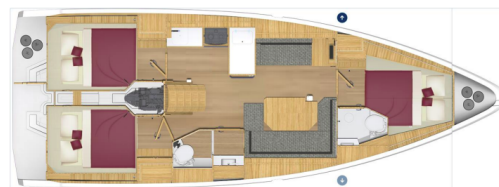

BAVARIA C38

Sunny Day (2023)

Sailing yacht Bavaria C38 Sunny Day, built in 2023 is anchored in the Marina Punat, Krk, Kvarner, Croatia. It has 3 cabins, can accommodate 6 + 2 people and has 2 toilets. Bed linen and kitchen equipment are included in the price.

Sunny Day

Production year

2023

Length

37 ft

Cabins

3

Berths