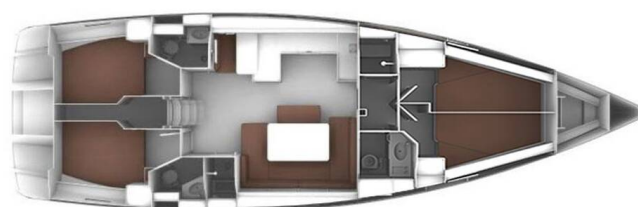

# BAVARIA CRUISER 46 STYLE

Tesorino (2023)

Sailing yacht Bavaria Cruiser 46 Style Tesorino, built in 2023 is anchored in the Marina Tehnomont Veruda, Pula, Istra, Croatia. It has **4 cabins**, can accommodate **8 + 1 people** and has **3 toilets**. Bed linen and kitchen equipment are included in the price.

**Tesorino**

Production year

**2023**

Length

**47 ft**

Cabins

**4**

Berths