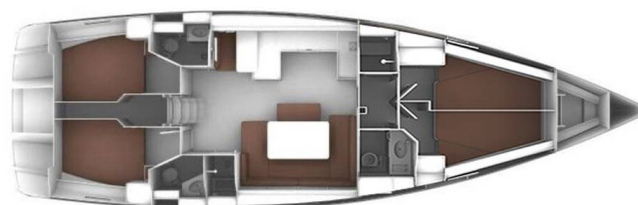

BAVARIA CRUISER 46 STYLE

Tesorino (2023)

Sailing yacht Bavaria Cruiser 46 Style Tesorino, built in 2023 is anchored in the Marina Tehnomont Veruda, Pula, Istra, Croatia. It has **4 cabins**, can accommodate **8 + 1 people** and has **3 toilets**. Bed linen and kitchen equipment are included in the price.