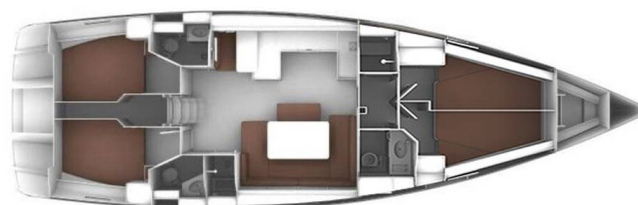

BAVARIA CRUISER 46 STYLE

Studio 963 (2023)

Sailing yacht **Bavaria Cruiser 46 Style Studio 963**, built in **2023** is anchored in the **Marina Kornati, Biograd, Zadar region, Croatia**. It has **4 cabins**, can accommodate **8 + 1 people** and has **3 toilets**. Bed linen and kitchen equipment are included in the price.

Studio 963

Production year

2023

Length

47 ft

Cabins

4

Berths