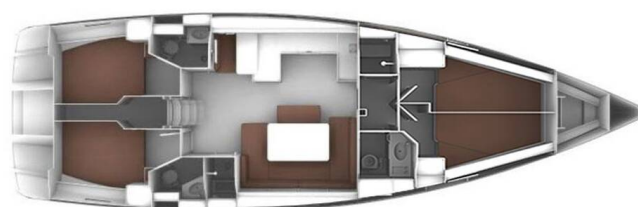

BAVARIA CRUISER 46 STYLE

Studio 963 (2023)

Sailing yacht **Bavaria Cruiser 46 Style Studio 963**, built in **2023** is anchored in the **Marina Kornati, Biograd, Zadar region, Croatia**. It has **4 cabins**, can accommodate **8 + 1 people** and has **3 toilets**. Bed linen and kitchen equipment are included in the price.

Studio 963

Production year

2023

Length

47 ft

Cabins

4

Berths