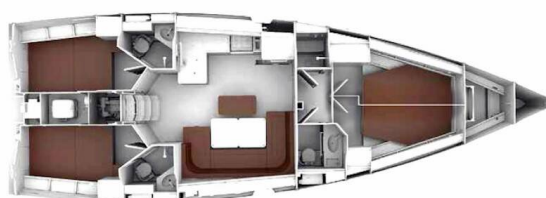

BAVARIA CRUISER 46 STYLE

Veatriki (2023)

Sailing yacht Bavaria Cruiser 46 Style Veatriki, built in 2023 is anchored in the **Athens, Alimos marina, Athens area/Saronic/Peloponese, Greece**. It has **4 cabins**, can accommodate **8 + 2 people** and has **3 toilets**. Bed linen and kitchen equipment are included in the price.