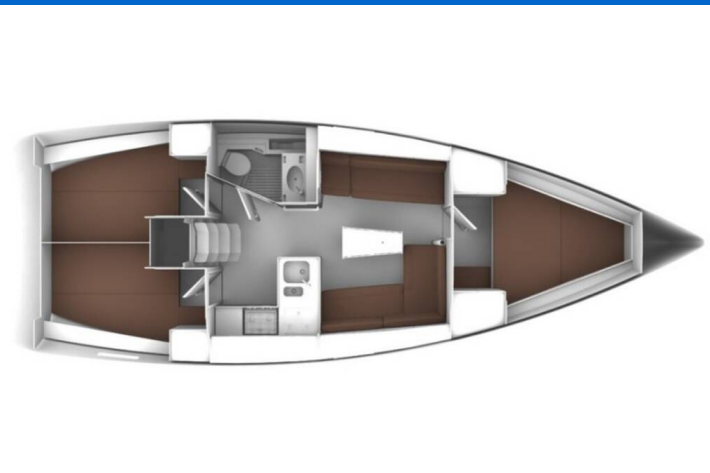

# BAVARIA CRUISER 37

Spectrum (2023)

Sailing yacht **Bavaria Cruiser 37 Spectrum**, built in **2023** is anchored in the **Marina Pirovac, Šibenik region, Croatia**. It has **3 cabins**, can accommodate **6 + 2 people** and has **1 toilets**. Bed linen and kitchen equipment are included in the price.

**Spectrum**

Production year

**2023**

Length

**37 ft**

Cabins

**3**

Berths