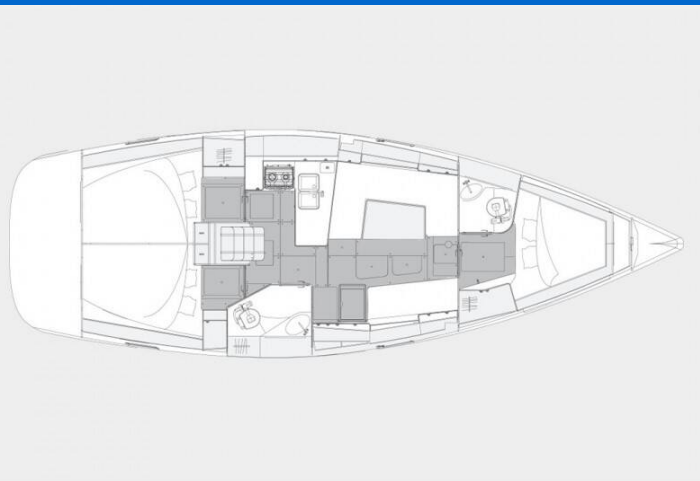

ELAN IMPRESSION 40.1

Sv. Nikola (2023)

Sailing yacht **Elan Impression 40.1 Sv. Nikola**, built in **2023** is anchored in the **Marina Kornati, Biograd, Zadar region, Croatia**. It has **3 cabins**, can accommodate **6 + 2 people** and has **2 toilets**. Bed linen and kitchen equipment are included in the price.

Sv. Nikola

Production year

2023

Length

39 ft

Cabins

3

Berths