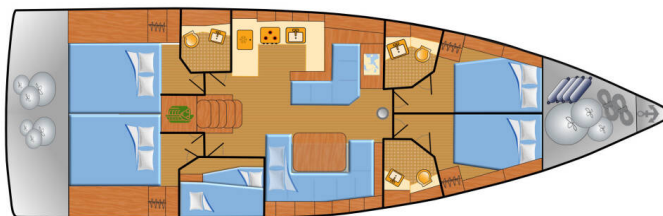

OCEANIS 51.1

Flipper (2023)

Sailing yacht Oceanis 51.1 Flipper, built in 2023 is anchored in the Mallorca, Can Pastilla, Balearic Islands, Spain. It has 5 cabins, can accommodate 10 + 2 people and has 3 toilets. Bed linen and kitchen equipment are included in the price.