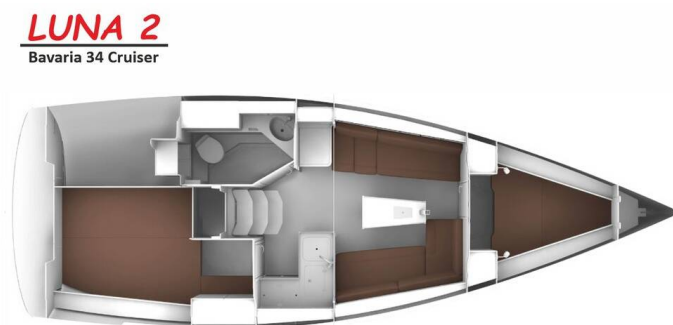

BAVARIA CRUISER 34

Luna 2 (2023)

Sailing yacht Bavaria Cruiser 34 Luna 2, built in 2023 is anchored in the **Fethiye, Marina Imbat, Aegean, Turkey**. It has **2 cabins**, can accommodate **4 people** and has **1 toilets**. Bed linen and kitchen equipment are included in the price.

Luna 2

Production year

2023

Length

33 ft

Cabins

2

Berths