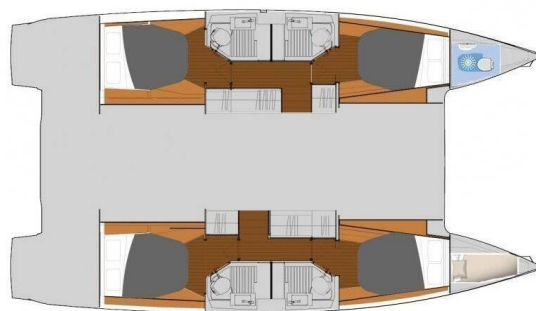

FOUNTAIN PAJOT ASTREA 42

Crazy Diamond (2023)

Catamaran Fountaine Pajot Astrea 42 Crazy Diamond, built in 2023 is anchored in the Trogir, Yachtclub Seget (Marina Baotić), Split region, Croatia. It has 4 + 1 cabins, can accommodate 8 + 2 + 1 people and has 4 toilets. Bed linen and kitchen equipment are included in the price.

YACHT SPECIFICATIONS

Yacht Base

Trogir, Yachtclub Seget (Marina Baotić), Croatia

Yacht ID

5185

Brands

Fountaine Pajot

Yacht name

Crazy Diamond

Production year

2023

Length

41 ft

Cabins

4 + 1

Berths

8 + 2 + 1

WC

4

Engine

2 x 40 HP

Fuel tank

470 l

WEBSITE

www.plujeme.cz

PHONE

+420 720 755 085

MOBILE

+420 777 170 276

E-MAIL

info@plujeme.cz

PLUJEME RÁDI S.R.O.

Dlouhá 730/35, 11000 Praha 1 – Staré Město, Czech Republic