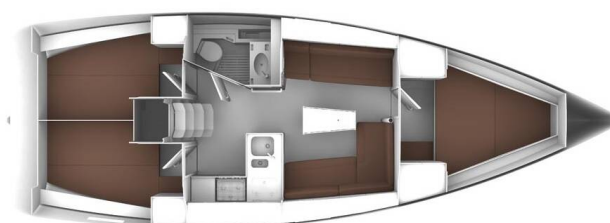

BAVARIA CRUISER 37 STYLE

Fortunata (2023)

Sailing yacht **Bavaria Cruiser 37 Style Fortunata**, built in **2023** is anchored in the **Marina Zadar (ex. Tankerkomerc), Zadar region, Croatia**. It has **3 cabins**, can accommodate **6 + 1 people** and has **1 toilets**. Bed linen and kitchen equipment are included in the price.

Fortunata

Production year

2023

Length

37 ft

Cabins

3

Berths