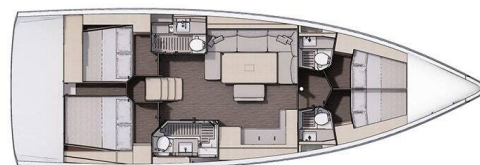

# DUFOUR 470

Ljubov (2023)

Sailing yacht Dufour 470 Ljubov, built in 2023 is anchored in the Marina Mandalina, Sibenik, Šibenik region, Croatia. It has 4 cabins, can accommodate 8 + 2 people and has 4 toilets. Bed linen and kitchen equipment are included in the price.