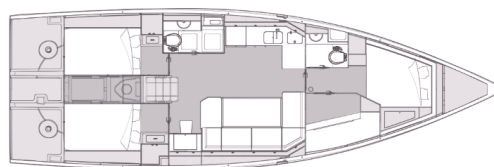

ELAN IMPRESSION 45

My Dreams (2023)

Sailing yacht Elan Impression 45 My Dreams, built in 2023 is anchored in the Pula, Marina Polesana, Istra, Croatia. It has 4 cabins, can accommodate 8 + 2 people and has 2 toilets. Bed linen and kitchen equipment are included in the price.

My Dreams

Production year

2023

Length

45 ft

Cabins

4

Berths