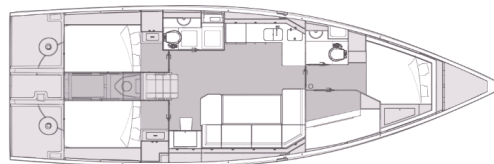

ELAN IMPRESSION 45

My Dreams (2023)

Sailing yacht Elan Impression 45 My Dreams, built in 2023 is anchored in the Pula, Marina Polesana, Istra, Croatia. It has 4 cabins, can accommodate 8 + 2 people and has 2 toilets. Bed linen and kitchen equipment are included in the price.

My Dreams

Production year

2023

Length

45 ft

Cabins

4

Berths