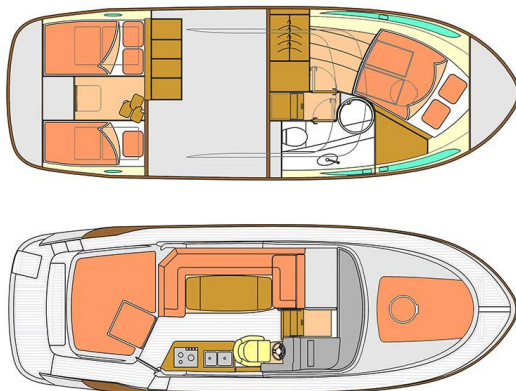

MAREX 320 ACC

Morski konjic (2023)

Motor yacht **Marex 320 ACC Morski konjic**, built in **2023** is anchored in the **Marina Mandalina, Sibenik, Šibenik region, Croatia**. It has **2 cabins**, can accommodate **5 people** and has **1 toilets**. Bed linen and kitchen equipment are included in the price.

Morski konjic

Production year

2023

Length

33 ft

Cabins

2

Berths