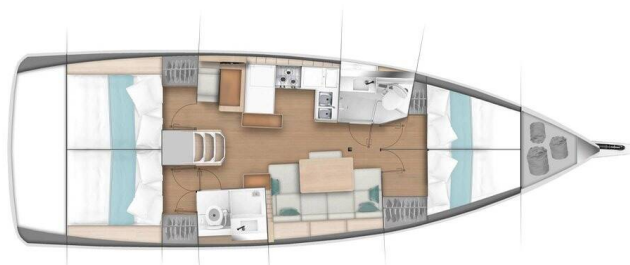

SUN ODYSSEY 440

White Rabbit (2023)

Sailing yacht Sun Odyssey 440 White Rabbit, built in 2023 is anchored in the **Kas Marina, Mediterranean, Turkey**. It has **4 cabins**, can accommodate **8 people** and has **2 toilets**. Bed linen and kitchen equipment are included in the price.

White Rabbit

Production year

2023

Length

43 ft

Cabins

4

Berths