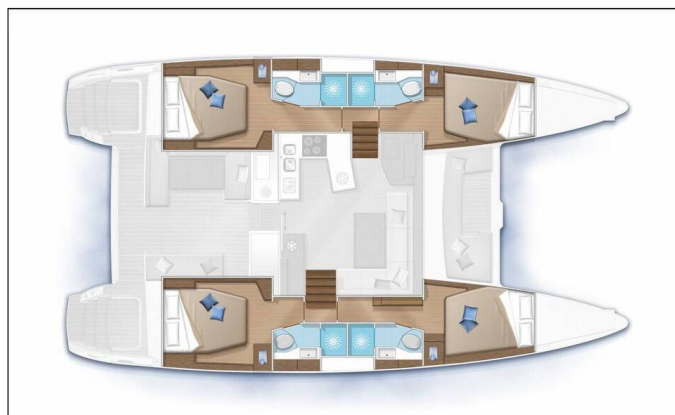

LAGOON 450 F

Zil Seashell (2015)

Catamaran Lagoon 450 F Zil Seashell, built in 2015 is anchored in the **Seychelles, Mahe, Mahé, Seychelles**. It has **4 + 2 cabins**, can accommodate **8 + 2 people** and has **4 toilets**. Bed linen and kitchen equipment are included in the price.

Zil Seashell

Production year

2015

Length

46 ft

Cabins

4 + 2

Berths