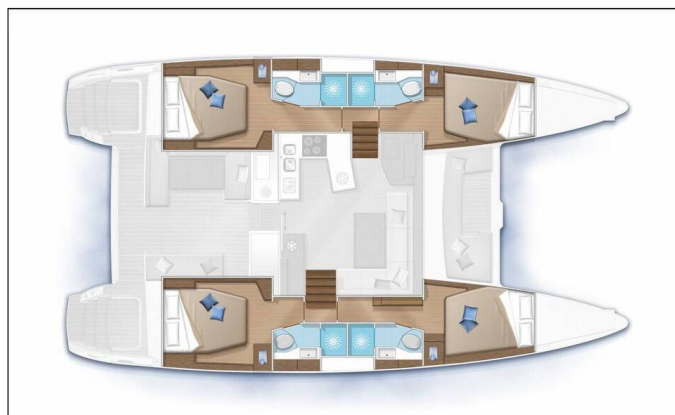

# LAGOON 450 S

Islette (2018)

Catamaran **Lagoon 450 S Islette**, built in **2018** is anchored in the **Seychelles, Mahe, Mahé, Seychelles**. It has **4 + 2 cabins**, can accommodate **8 + 2 people** and has **4 toilets**. Bed linen and kitchen equipment are included in the price.

**Islette**

Production year

**2018**

Length

**46 ft**

Cabins

**4 + 2**

Berths