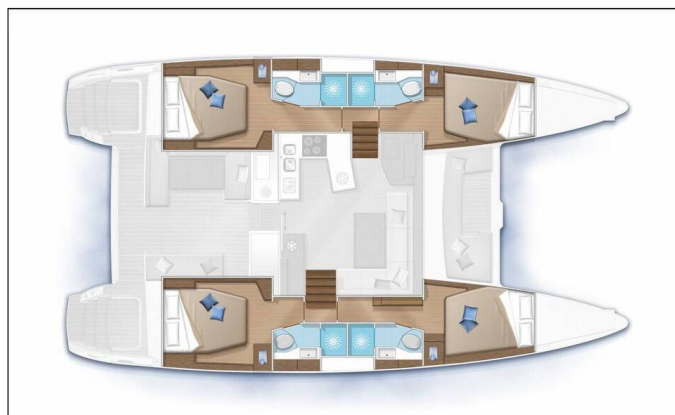

# LAGOON 450 S

Poivre (2018)

Catamaran Lagoon 450 S Poivre, built in 2018 is anchored in the **Seychelles, Mahe, Mahé, Seychelles**. It has **4 + 2 cabins**, can accommodate **8 + 2 people** and has **4 toilets**. Bed linen and kitchen equipment are included in the price.