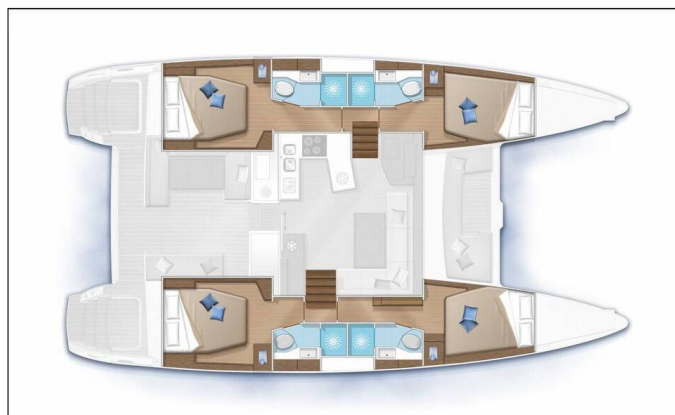

# LAGOON 450 S

Arome (2018)

Catamaran Lagoon 450 S Arome, built in 2018 is anchored in the **Seychelles, Mahe, Mahé, Seychelles**. It has **4 + 2 cabins**, can accommodate **8 + 2 people** and has **4 toilets**. Bed linen and kitchen equipment are included in the price.