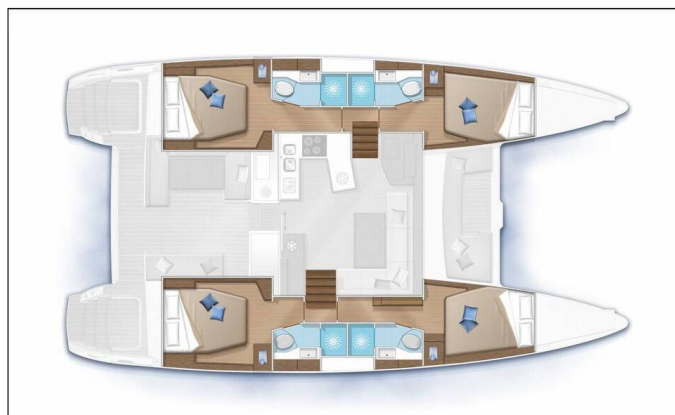

LAGOON 450 S

Remire (2020)

Catamaran Lagoon 450 S Remire, built in 2020 is anchored in the **Seychelles, Mahe, Mahé, Seychelles**. It has **4 + 2 cabins**, can accommodate **8 + 2 people** and has **4 toilets**. Bed linen and kitchen equipment are included in the price.