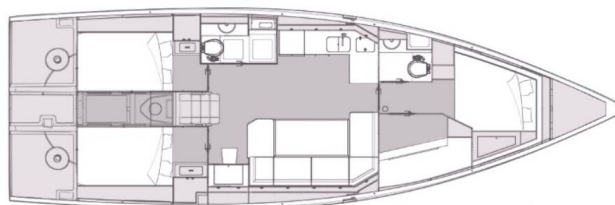

# ELAN IMPRESSION 45

Giovannina (2023)

Sailing yacht **Elan Impression 45 Giovannina**, built in **2023** is anchored in the **Marina Kastela, Split region, Croatia**. It has **4 cabins**, can accommodate **8 + 2 people** and has **2 toilets**. Bed linen and kitchen equipment are included in the price.