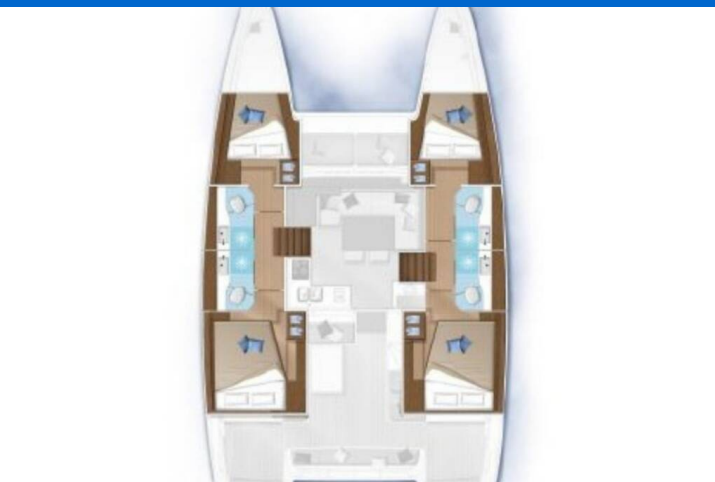

# LAGOON 40

Sweet Lota (2023)

Catamaran Lagoon 40 Sweet Lota, built in 2023 is anchored in the Marina Kastela, Split region, Croatia. It has 4 + 2 cabins, can accommodate 8 + 2 + 2 people and has 4 toilets. Bed linen and kitchen equipment are included in the price.

## YACHT SPECIFICATIONS

Yacht Base

**Marina Kastela, Croatia**

Yacht ID

**5129**

Brands

**Lagoon**

Yacht name

**Sweet Lota**

Production year

**2023**

Length

**39 ft**

Cabins

**4 + 2**

Berths