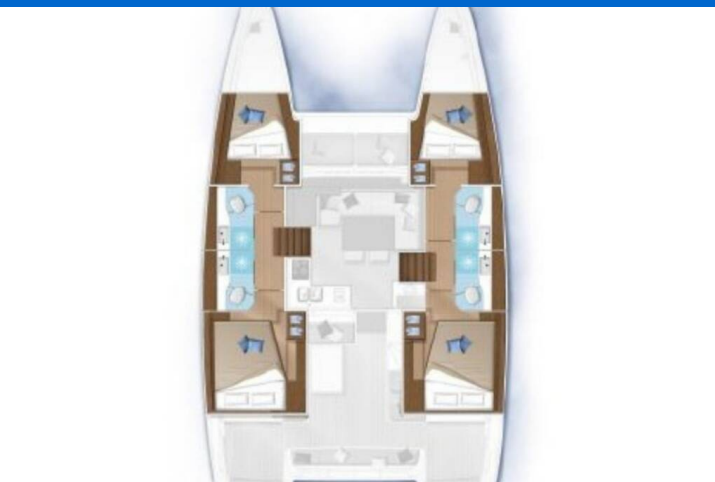

LAGOON 40

Sweet Lota (2023)

Catamaran Lagoon 40 Sweet Lota, built in 2023 is anchored in the Marina Kastela, Split region, Croatia. It has 4 + 2 cabins, can accommodate 8 + 2 + 2 people and has 4 toilets. Bed linen and kitchen equipment are included in the price.

YACHT SPECIFICATIONS

Yacht Base

Marina Kastela, Croatia

Yacht ID

5129

Brands

Lagoon

Yacht name

Sweet Lota

Production year

2023

Length

39 ft

Cabins

4 + 2

Berths