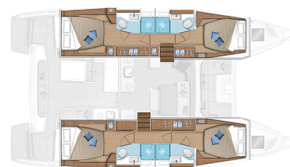

LAGOON 46

Movelli (2023)

Catamaran Lagoon 46 Movelli, built in 2023 is anchored in the Mallorca, Porto Colom, Balearic Islands, Spain. It has 4 + 2 cabins, can accommodate 8 + 2 + 2 people and has 4 toilets. Bed linen and kitchen equipment are included in the price.