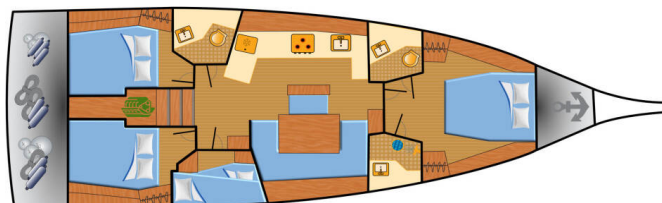

OCEANIS 46.1

Rocket (2023)

Sailing yacht **Oceanis 46.1 Rocket**, built in **2023** is anchored in the **Marina Punat, Krk, Kvarner, Croatia**. It has **4 cabins**, can accommodate **8 + 2 people** and has **2 toilets**. Bed linen and kitchen equipment are included in the price.