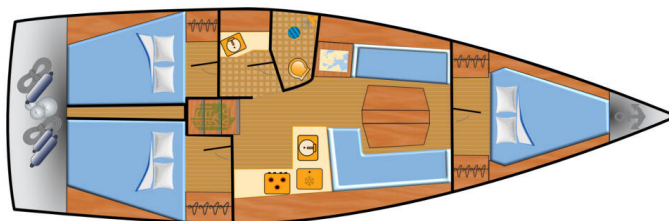

DEHLER 38 SQ

Aurélie (2023)

Sailing yacht Dehler 38 SQ Aurélie, built in 2023 is anchored in the Marina Punat, Krk, Kvarner, Croatia. It has 3 cabins, can accommodate 6 + 1 people and has 1 toilets. Bed linen and kitchen equipment are included in the price.