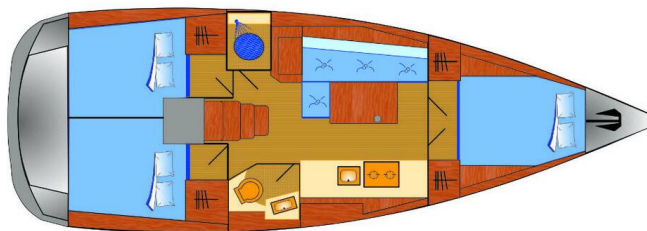

OCEANIS 38.1

Diana (2023)

Sailing yacht **Oceanis 38.1 Diana**, built in **2023** is anchored in the **Marina Punat, Krk, Kvarner, Croatia**. It has **3 cabins**, can accommodate **6 + 2 people** and has **1 toilets**. Bed linen and kitchen equipment are included in the price.

Diana

Production year

2023

Length

38 ft

Cabins

3

Berths