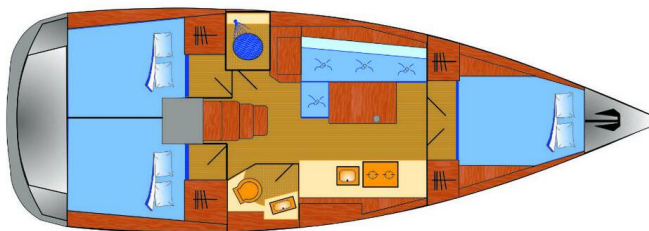

# OCEANIS 38.1

Diana (2023)

Sailing yacht **Oceanis 38.1 Diana**, built in **2023** is anchored in the **Marina Punat, Krk, Kvarner, Croatia**. It has **3 cabins**, can accommodate **6 + 2 people** and has **1 toilets**. Bed linen and kitchen equipment are included in the price.

**Diana**

Production year

**2023**

Length

**38 ft**

Cabins

**3**

Berths