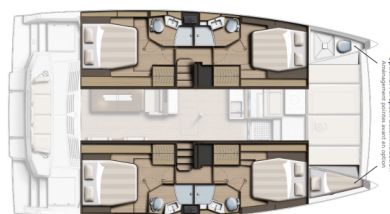

BALI 4.4

Tiraminelli (2023)

Catamaran Bali 4.4 Tiraminelli, built in 2023 is anchored in the **Palma de Mallorca, La Lonja, Balearic Islands, Spain**. It has **4 + 1 cabins**, can accommodate **8 + 1 people** and has **4 + 1 toilets**. Bed linen and kitchen equipment are included in the price.