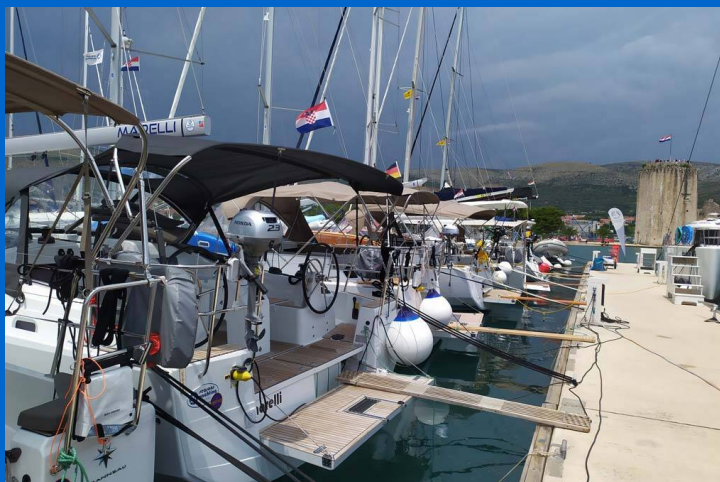

SUN ODYSSEY 410

Marelli (2023)

Sailing yacht Sun Odyssey 410 Marelli, built in 2023 is anchored in the ACI Marina Trogir, Split region, Croatia. It has **3 cabins**, can accommodate **6 + 2 people** and has **2 toilets**. Bed linen and kitchen equipment are included in the price.