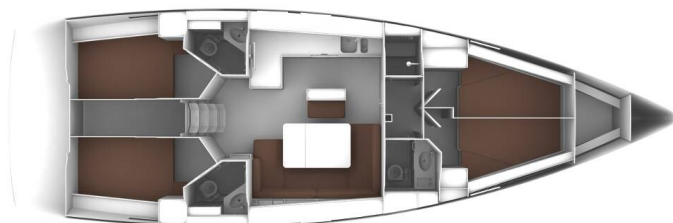

BAVARIA CRUISER 46

Alexandra (2016)

Sailing yacht **Bavaria Cruiser 46 Alexandra**, built in **2016** is anchored in the **Marina Novi, Novi Vinodolski, Kvarner, Croatia**. It has **4 cabins**, can accommodate **8 + 1 people** and has **3 toilets**. Bed linen and kitchen equipment are included in the price.

Alexandra

Production year

2016

Length

47 ft

Cabins

4

Berths