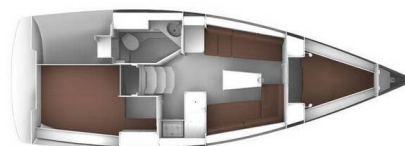

BAVARIA CRUISER 33

Sea Lion (2016)

Sailing yacht **Bavaria Cruiser 33 Sea Lion**, built in **2016** is anchored in the **Marina Kremik, Primosten, Šibenik region, Croatia**. It has **2 cabins**, can accommodate **4 + 2 people** and has **1 toilets**. Bed linen and kitchen equipment are included in the price.

Sea Lion

Production year

2016

Length

33 ft

Cabins

2

Berths