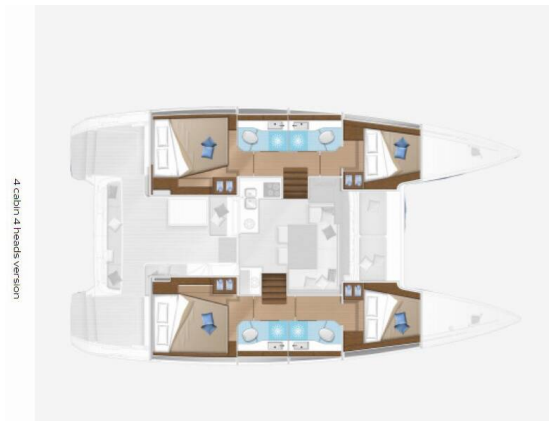

# LAGOON 40

Twilight (2022)

Catamaran **Lagoon 40 Twilight**, built in **2022** is anchored in the **Trogir, Marina Trogir (ex.SCT), Split region, Croatia**. It has **4 + 2 cabins**, can accommodate **8 + 2 + 2 people** and has **4 toilets**. Bed linen and kitchen equipment are included in the price.

**Twilight**

Production year

**2022**

Length

**39 ft**

Cabins

**4 + 2**

Berths