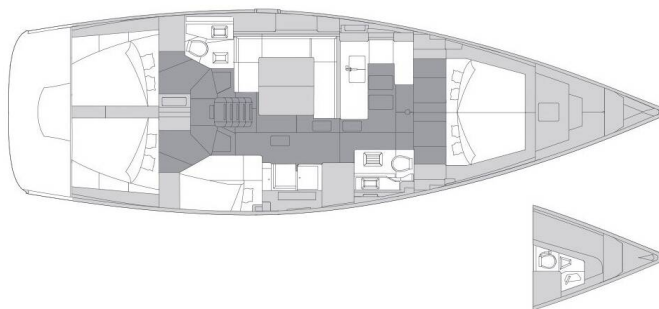

ELAN IMPRESSION 50.1

Do-Re-Mi (2023)

Sailing yacht Elan Impression 50.1 Do-Re-Mi, built in 2023 is anchored in the **Trogir, Yachtclub Seget (Marina Baotić), Split region, Croatia**. It has **5 + 1 cabins**, can accommodate **10 + 1 + 1 people** and has **2 toilets**. Bed linen and kitchen equipment are included in the price.

Do-Re-Mi

Production year

2023

Length

50 ft

Cabins

5 + 1

Berths

10 + 1 + 1

WC

2

Engine

1 x 75 HP

Fuel tank

255 l

WEBSITE