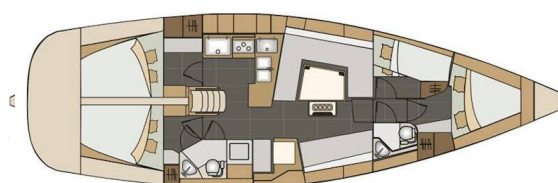

ELAN IMPRESSION 45

Midnight (2017)

Sailing yacht **Elan Impression 45 Midnight**, built in **2017** is anchored in the **Trogir, Marina Trogir (ex.SCT), Split region, Croatia**. It has **4 cabins**, can accommodate **8 + 2 people** and has **2 toilets**. Bed linen and kitchen equipment are included in the price.

Midnight

Production year

2017

Length

45 ft

Cabins

4

Berths