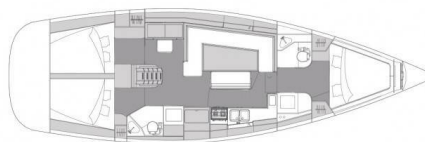

ELAN IMPRESSION 45.1

Moonlight (2022)

Sailing yacht **Elan Impression 45.1 Moonlight**, built in **2022** is anchored in the **Trogir, Marina Trogir (ex.SCT), Split region, Croatia**. It has **3 cabins**, can accommodate **6 + 2 people** and has **2 toilets**. Bed linen and kitchen equipment are included in the price.