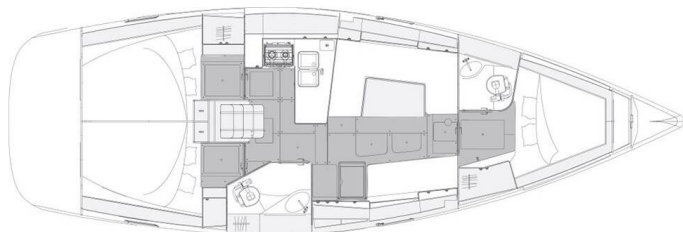

ELAN IMPRESSION 40.1

Pixi (2023)

Sailing yacht Elan Impression 40.1 Pixi, built in 2023 is anchored in the **Trogir, Marina Trogir (ex.SCT), Split region, Croatia**. It has **3 cabins**, can accommodate **6 + 2 people** and has **2 toilets**. Bed linen and kitchen equipment are included in the price.

Pixi

Production year

2023

Length

39 ft

Cabins

3

Berths