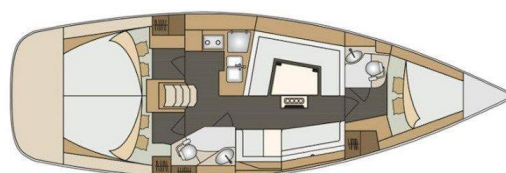

ELAN IMPRESSION 40

Google (2018)

Sailing yacht **Elan Impression 40 Google**, built in **2018** is anchored in the **Trogir, Marina Trogir (ex.SCT), Split region, Croatia**. It has **3 cabins**, can accommodate **6 + 2 people** and has **2 toilets**. Bed linen and kitchen equipment are included in the price.

Google

Production year

2018

Length

39 ft

Cabins

3

Berths