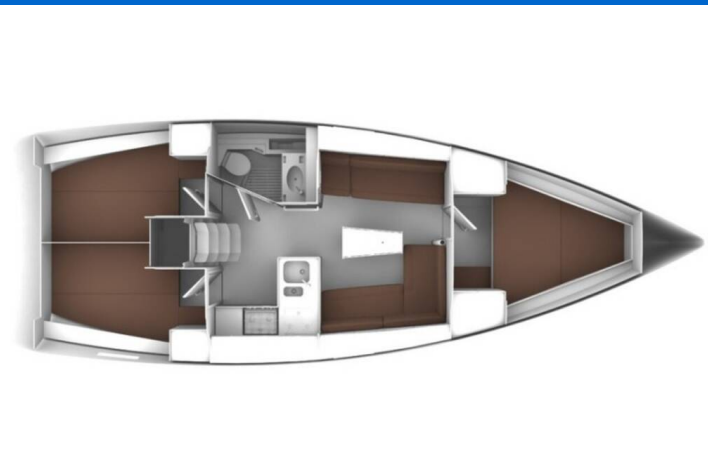

BAVARIA CRUISER 37

aMore (2023)

Sailing yacht **Bavaria Cruiser 37 aMore**, built in **2023** is anchored in the **Marina Pirovac, Šibenik region, Croatia**. It has **3 cabins**, can accommodate **6 + 2 people** and has **1 toilets**. Bed linen and kitchen equipment are included in the price.

aMore

Production year

2023

Length

37 ft

Cabins

3

Berths