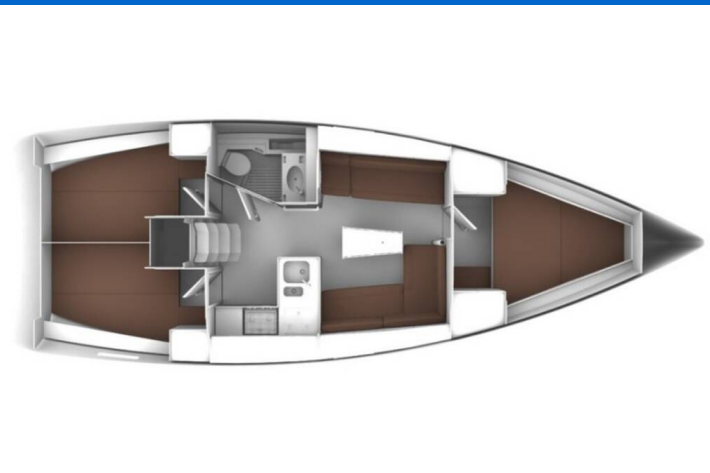

BAVARIA CRUISER 37

aMore (2023)

Sailing yacht **Bavaria Cruiser 37 aMore**, built in **2023** is anchored in the **Marina Pirovac, Šibenik region, Croatia**. It has **3 cabins**, can accommodate **6 + 2 people** and has **1 toilets**. Bed linen and kitchen equipment are included in the price.

aMore

Production year

2023

Length

37 ft

Cabins

3

Berths