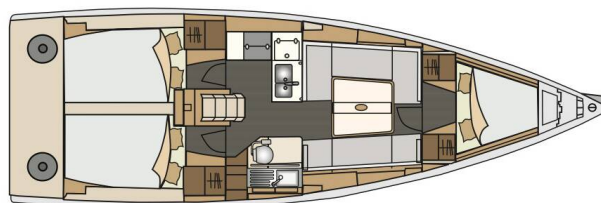

ELAN E4

Luna (2023)

Sailing yacht **Elan E4 Luna**, built in **2023** is anchored in the **Pula, Marina Polesana, Istra, Croatia**. It has **3 cabins**, can accommodate **6 + 2 people** and has **1 toilets**. Bed linen and kitchen equipment are included in the price.

Luna

Production year

2023

Length

35 ft

Cabins

3

Berths