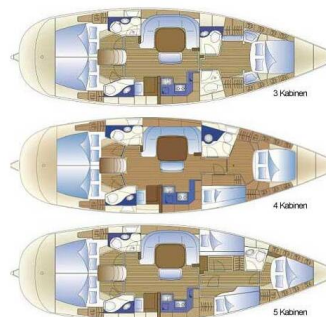

# BAVARIA 49

Monelli (2003)

Sailing yacht **Bavaria 49 Monelli**, built in **2003** is anchored in the **Corfu, Gouvia Marina, Ionian Islands, Greece**. It has **5 cabins**, can accommodate **10 + 1 people** and has **3 toilets**. Bed linen and kitchen equipment are included in the price.